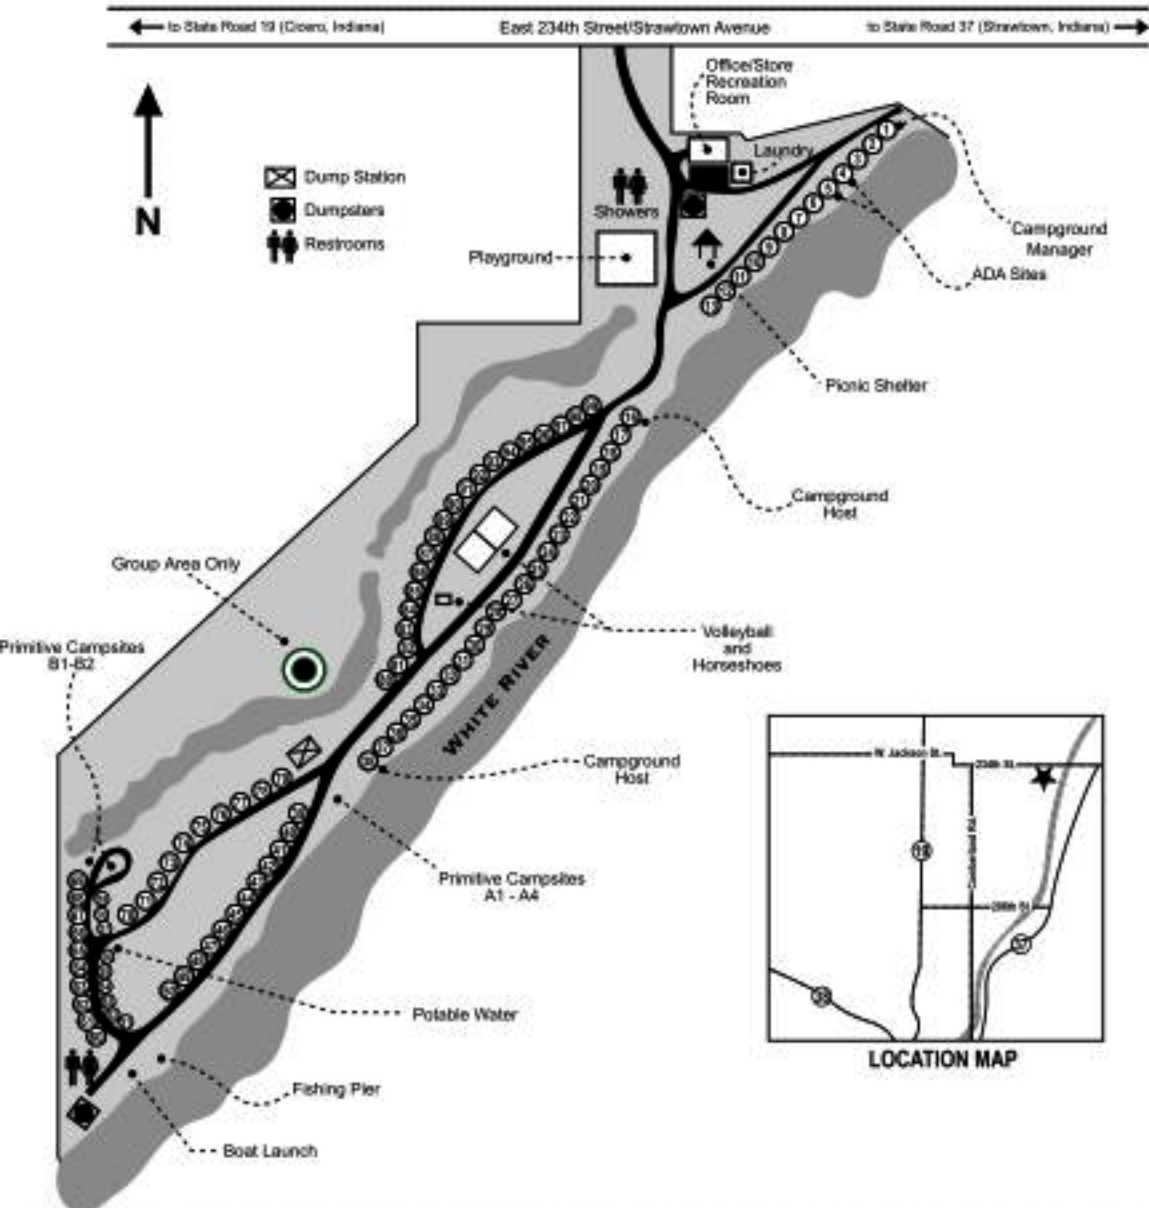

WHITE RIVER CAMPGROUND MAP

CAMPGROUND HOSTS ON DUTY AFTER NORMAL BUSINESS HOURS.

HOSTS ARE LOCATED AT SITES 16 AND 38